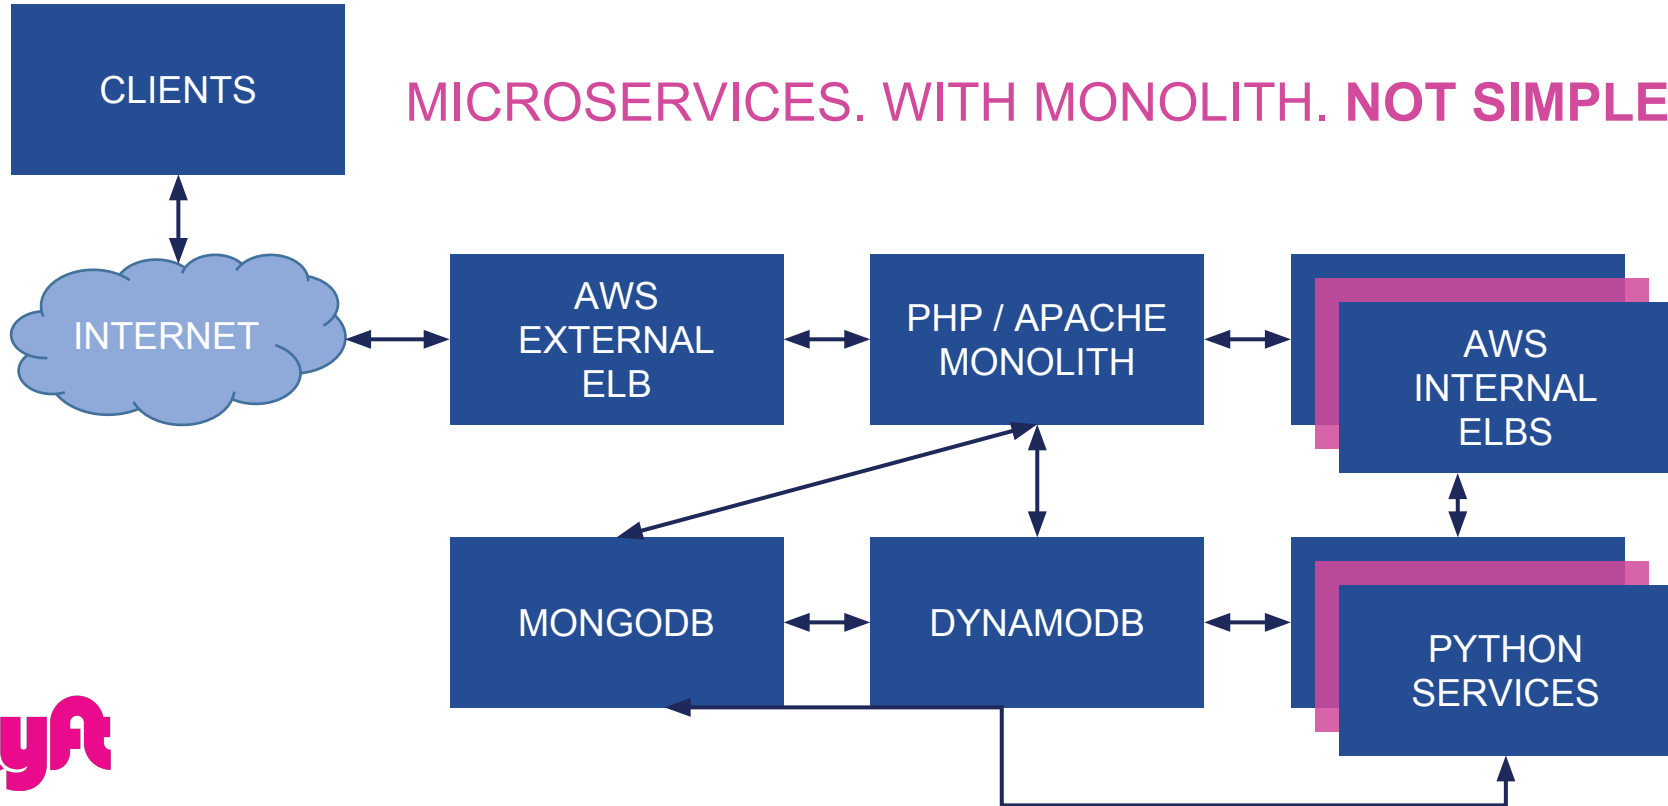

North America 2018

MICROSERVICES. WITH MONOLITH. NOT SIMPLE.

What is Envoy?

KubeCon

CloudNativeCon

North America 2018

The network should be transparent to applications.

When network and application problems do occur it should be easy to determine the source of the problem.

envoy

Service Mesh

KubeCon

CloudNativeCon

North America 2018

Lyft Today

KubeCon

CloudNativeCon