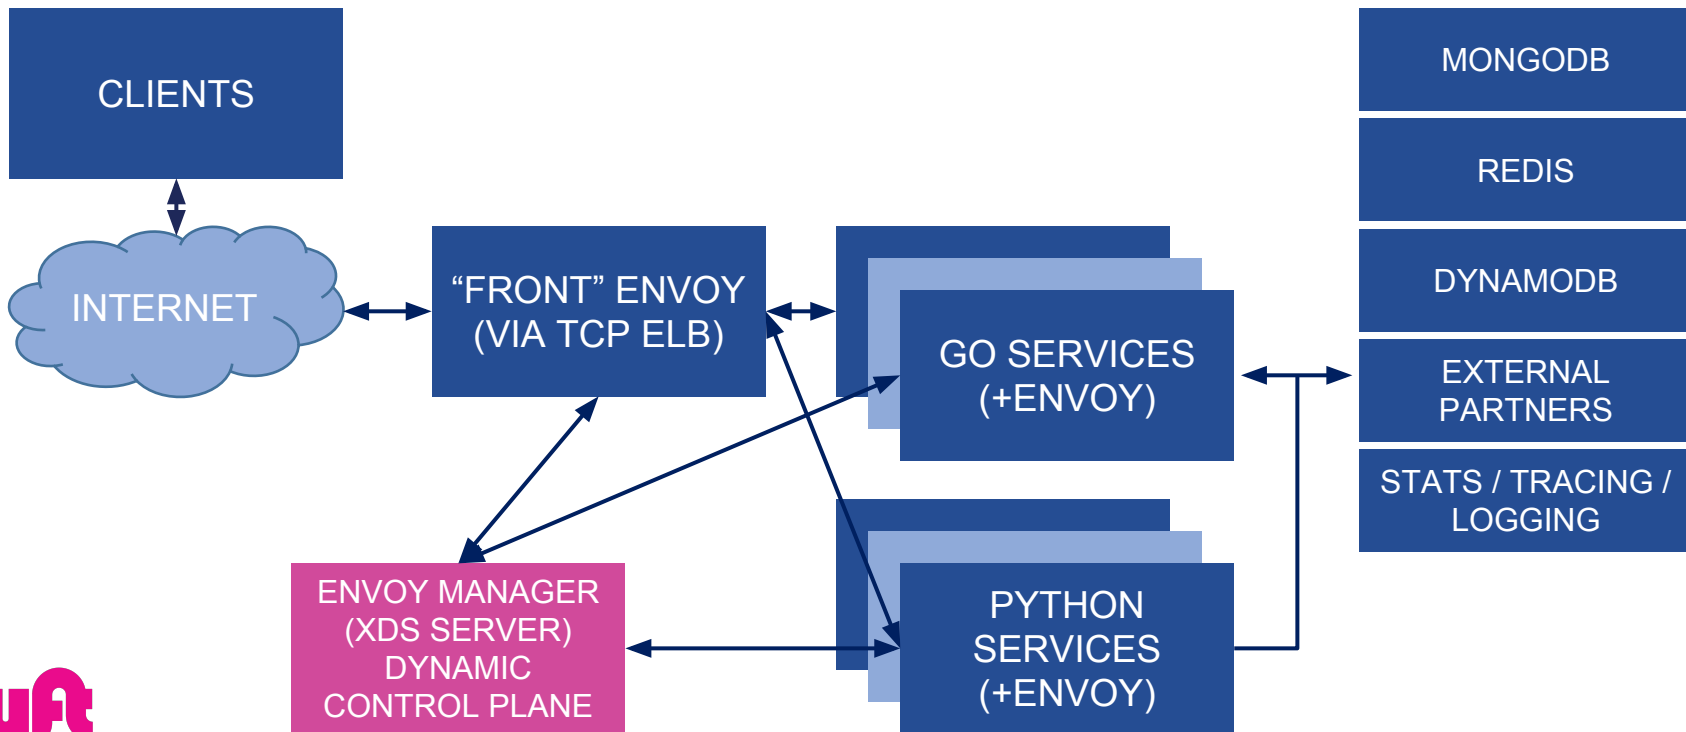

North America 2018

MICROSERVICES. WITH MONOLITH. NOT SIMPLE.

What is Envoy?

KubeCon

CloudNativeCon

North America 2018

The network should be transparent to applications.

When network and application problems do occur it should be easy to determine the source of the problem.

envoy

Service Mesh

KubeCon

CloudNativeCon

North America 2018

Lyft Today

KubeCon

CloudNativeCon

North America 2018

Envoy Adoption + Graduation

KubeCon

CloudNativeCon

North America 2018

Why Envoy?

KubeCon

CloudNativeCon