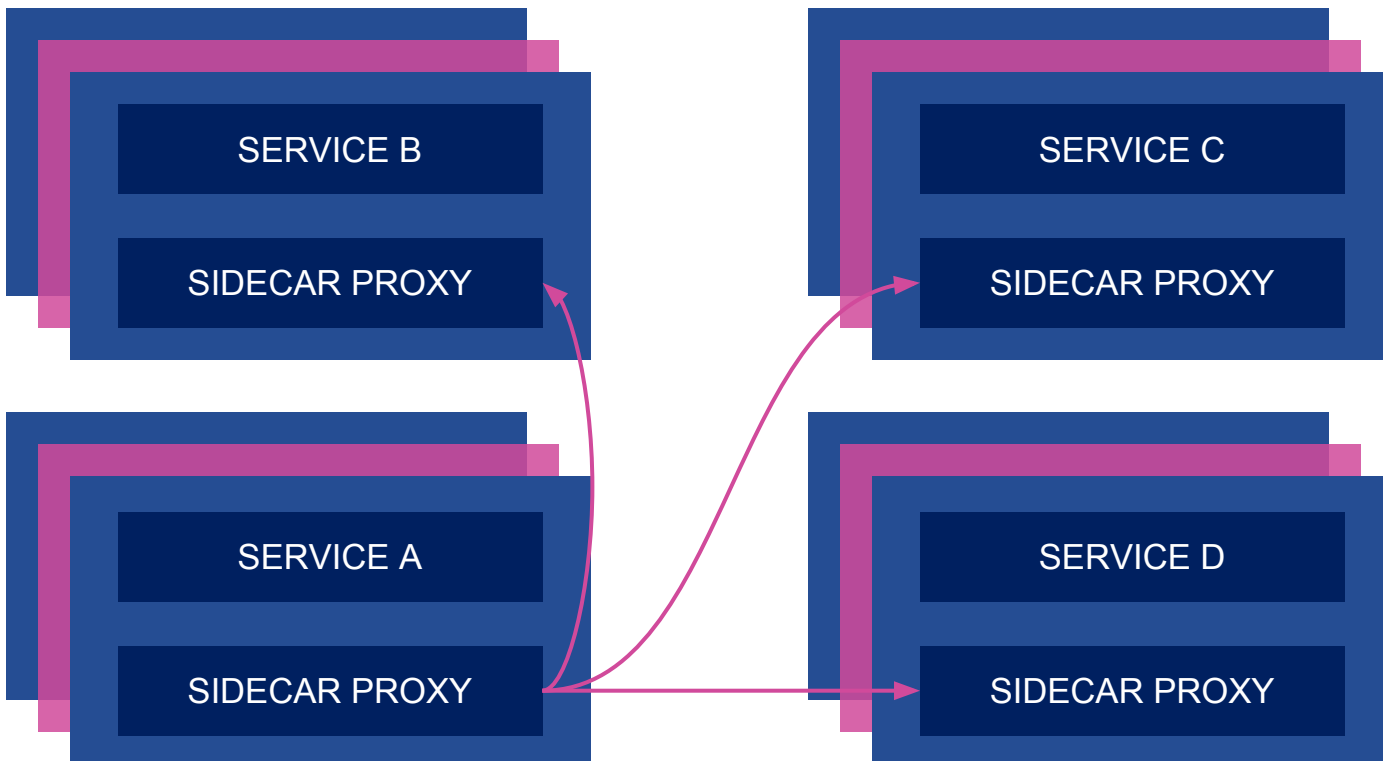

North America 2018

MICROSERVICES. WITH MONOLITH. NOT SIMPLE.

What is Envoy?

KubeCon

CloudNativeCon

North America 2018

The network should be transparent to applications.

When network and application problems do occur it should be easy to determine the source of the problem.

envoy

Service Mesh

KubeCon

CloudNativeCon

North America 2018

Lyft Today

KubeCon

CloudNativeCon

North America 2018

Envoy Adoption + Graduation

KubeCon

CloudNativeCon

North America 2018

Why Envoy?

KubeCon

CloudNativeCon