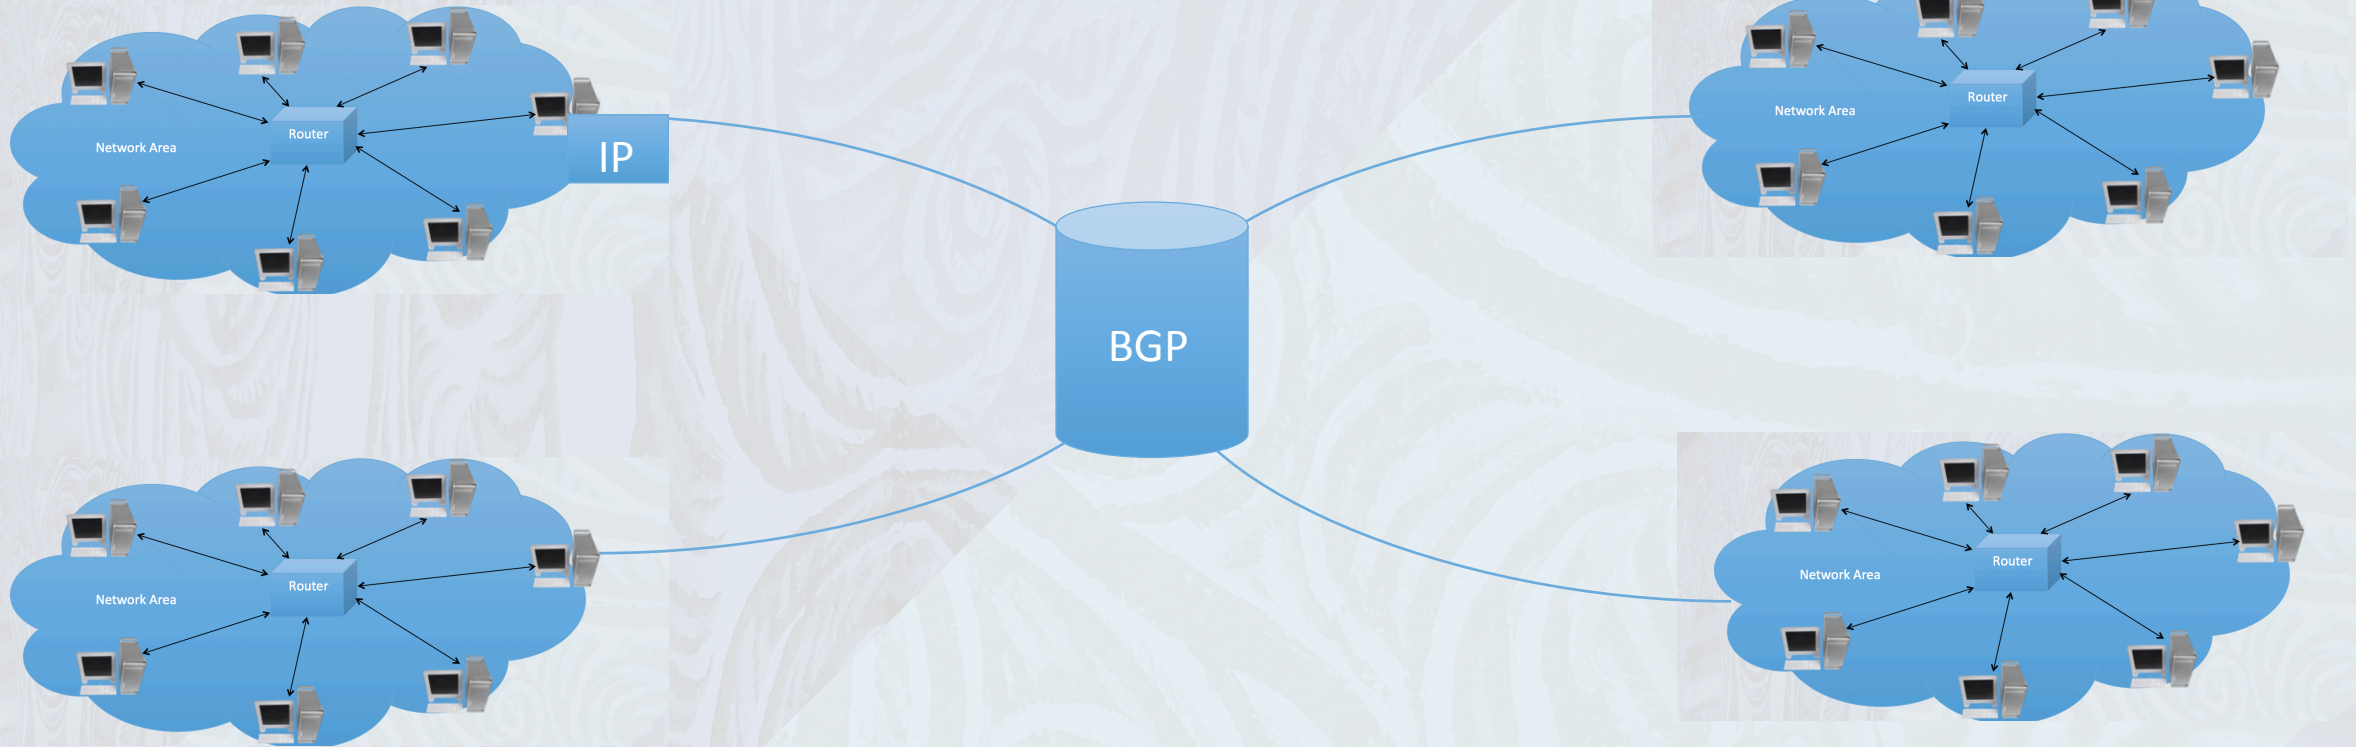

KubeCon
A CNCF EVENT

CLOUD
NATIVE
CON
Europe 2017

KubeCon
A CNCF EVENT

CLOUD
NATIVE
CON
Europe 2017

KubeCon
A CNCF EVENT

Scheduled and Packed dynamically onto the nodes

CLOUD
NATIVE
CON
Europe 2017

KubeCon
A CNCF EVENT

Scheduled and Packed dynamically onto the nodes

**CLOUD
NATIVE
CON**
Europe 2017

KubeCon
A CNCF EVENT

CLOUD
NATIVE
CON
Europe 2017

KubeCon
A CNCF EVENT

Update the Routing Tables for other *PODS*