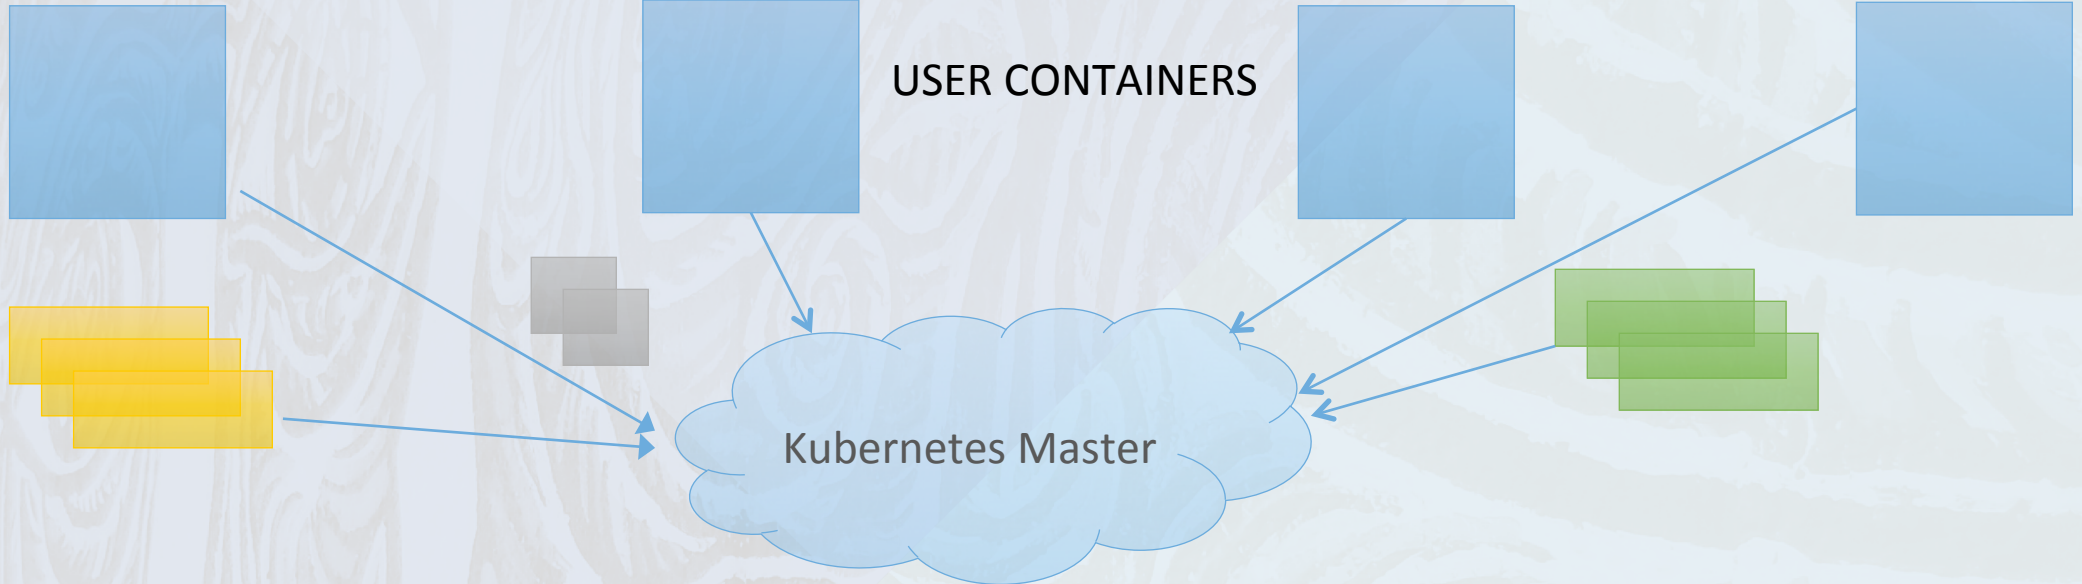

KubeCon
A CNCF EVENT

CLOUD
NATIVE
CON
Europe 2017

KubeCon
A CNCF EVENT

CLOUD
NATIVE
CON
Europe 2017

KubeCon
A CNCF EVENT

Scheduled and Packed dynamically onto the nodes

CLOUD
NATIVE
CON
Europe 2017

KubeCon
A CNCF EVENT