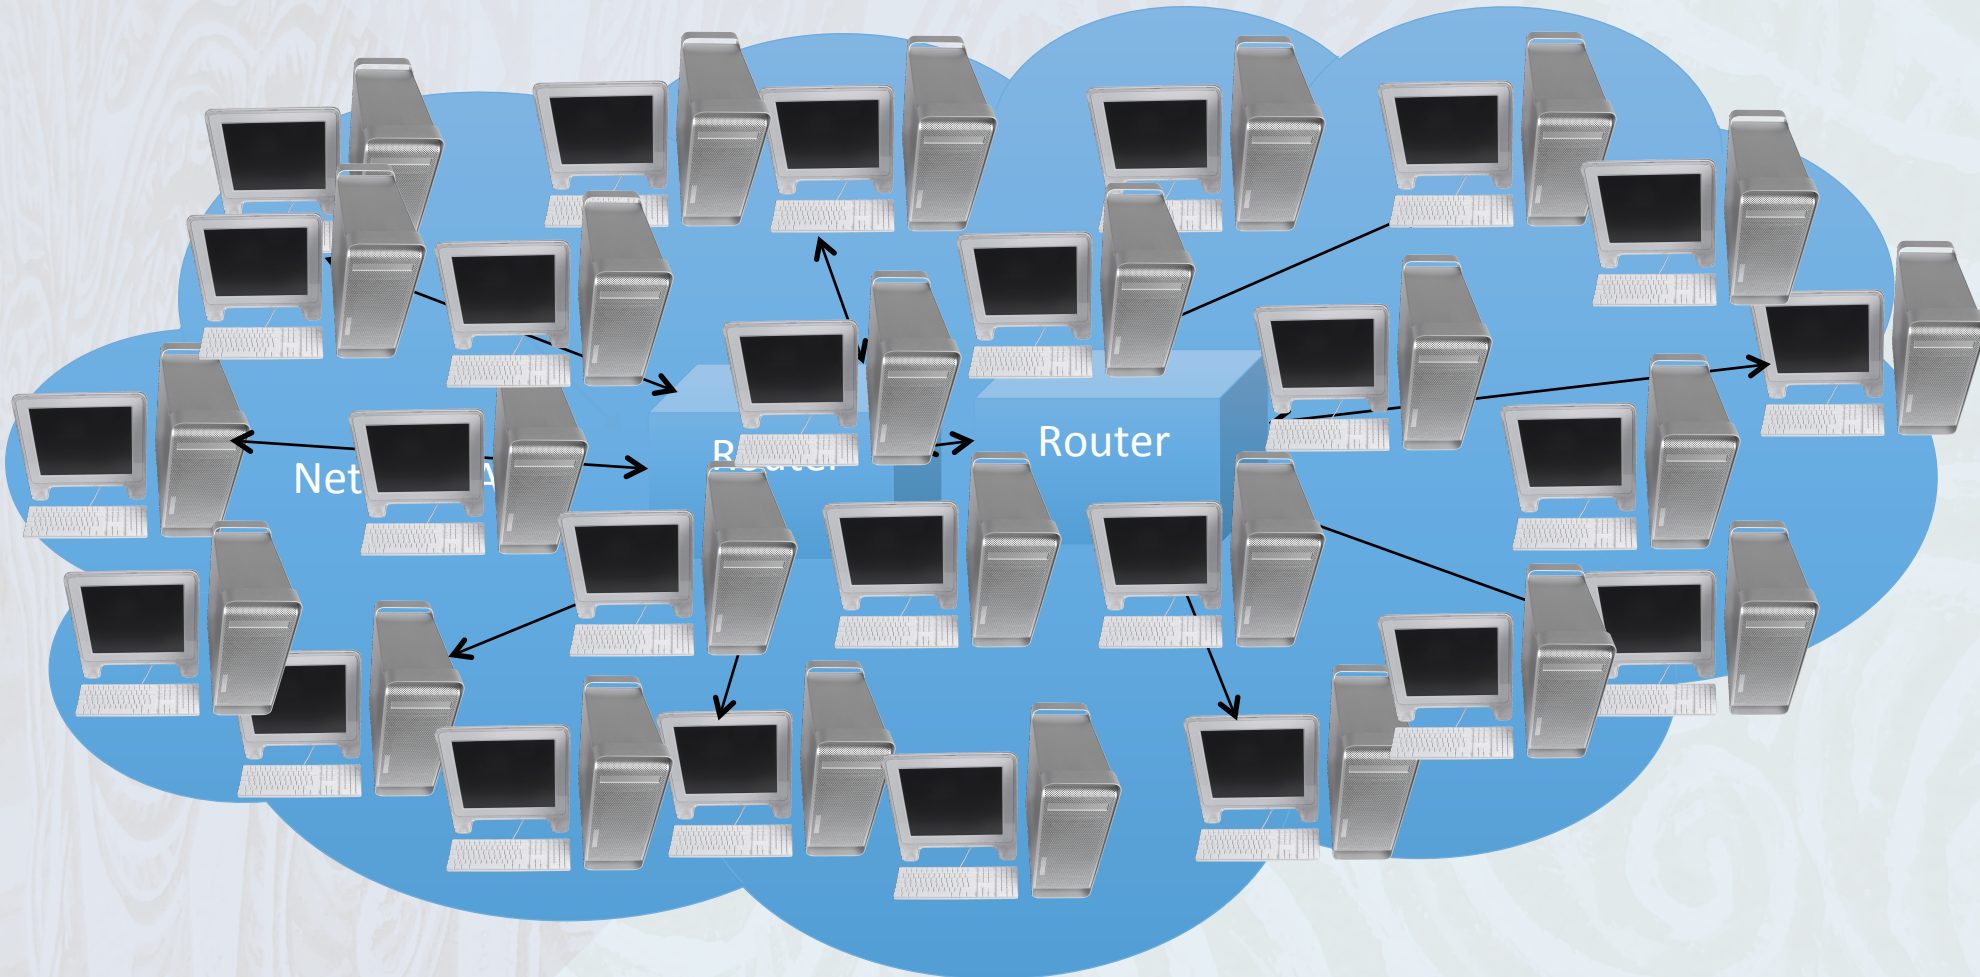

**CLOUD
NATIVE
CON**
Europe 2017

KubeCon
A CNCF EVENT